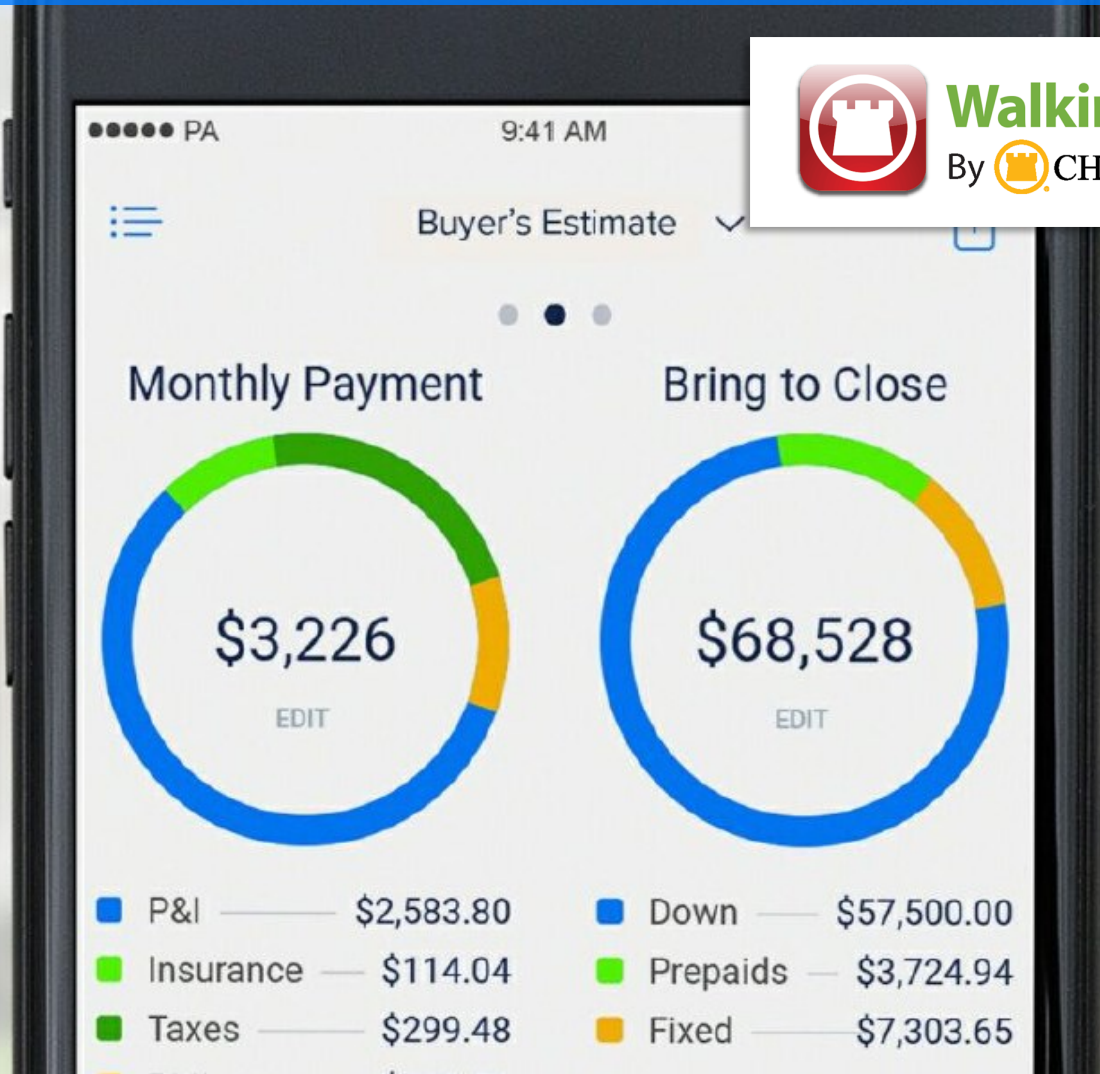

ChicagoAgent ONE

& An Introduction to Chicago Title's Walking Farm!

Walking FARM

By  CHICAGO TITLE

- Monthly Affordability Calculator
- Extra Payment Calculator
- Seller Net Sheet
- Open House Marketing
- Loan Balance Calculator
- Qualify Calculator
- Equity Calculator
- Lenses for Social Media
- Refinance Calculator
- Infographics for Social Media
- Buyer Estimates
- Rent vs. Buy